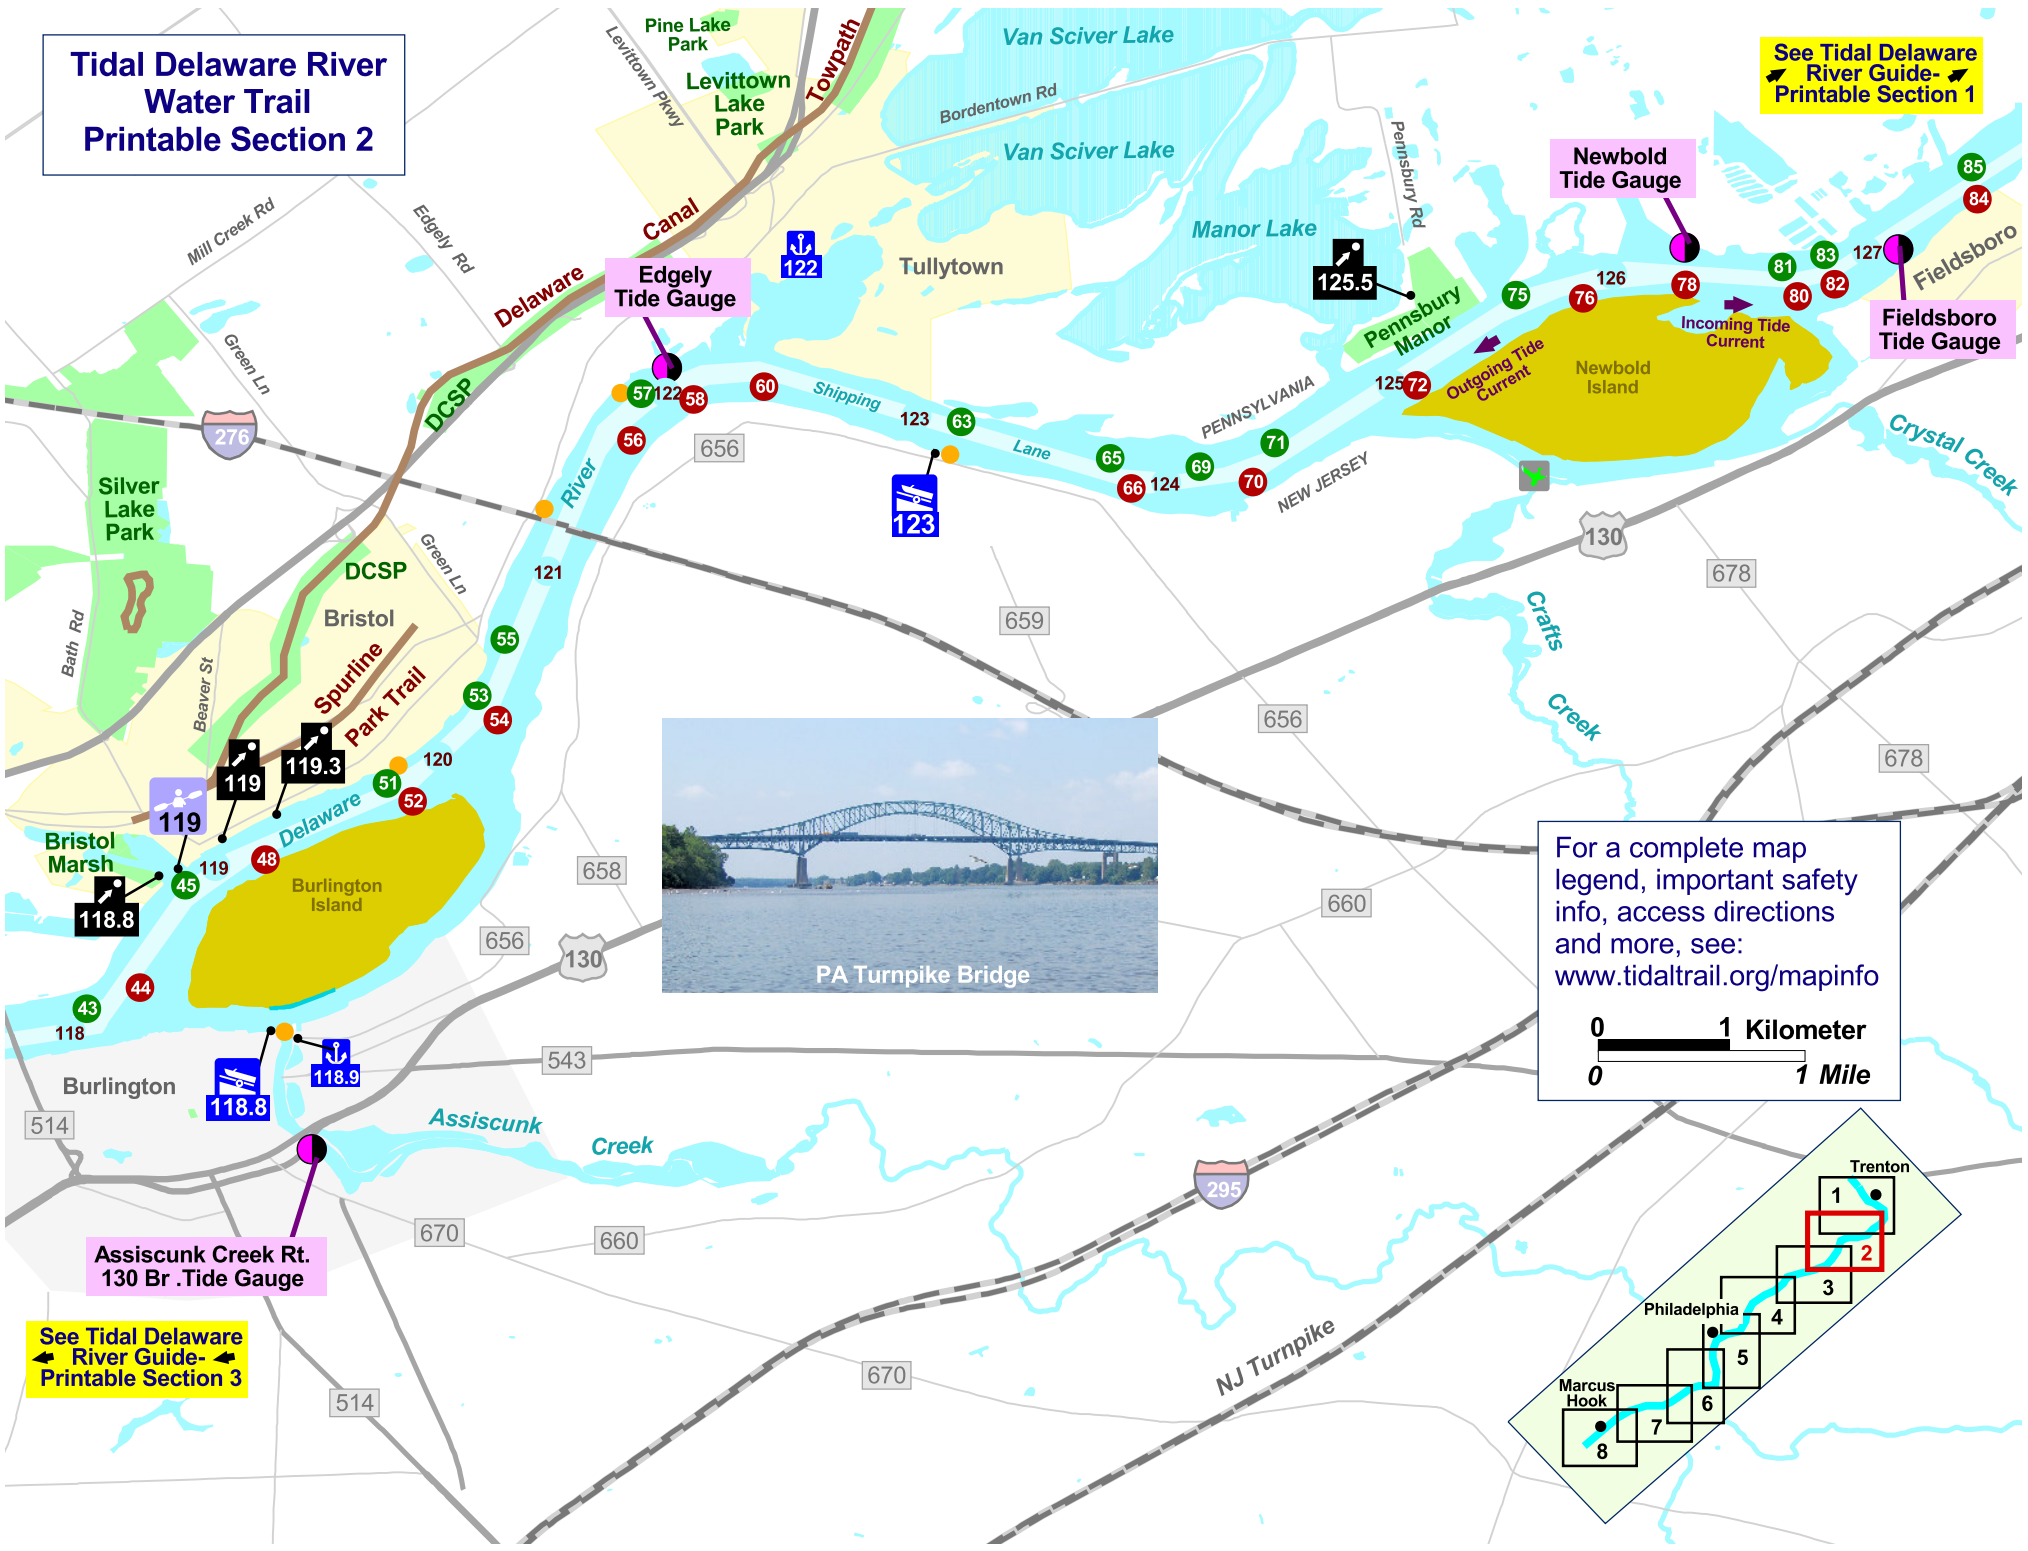

**Tidal Delaware River
Water Trail
Printable Section 2**

See Tidal Delaware River Guide-
Printable Section 1

For a complete map legend, important safety info, access directions and more, see:
www.tidaltrail.org/mapinfo

0 1 Kilometer
0 1 Mile

See Tidal Delaware River Guide-
Printable Section 3