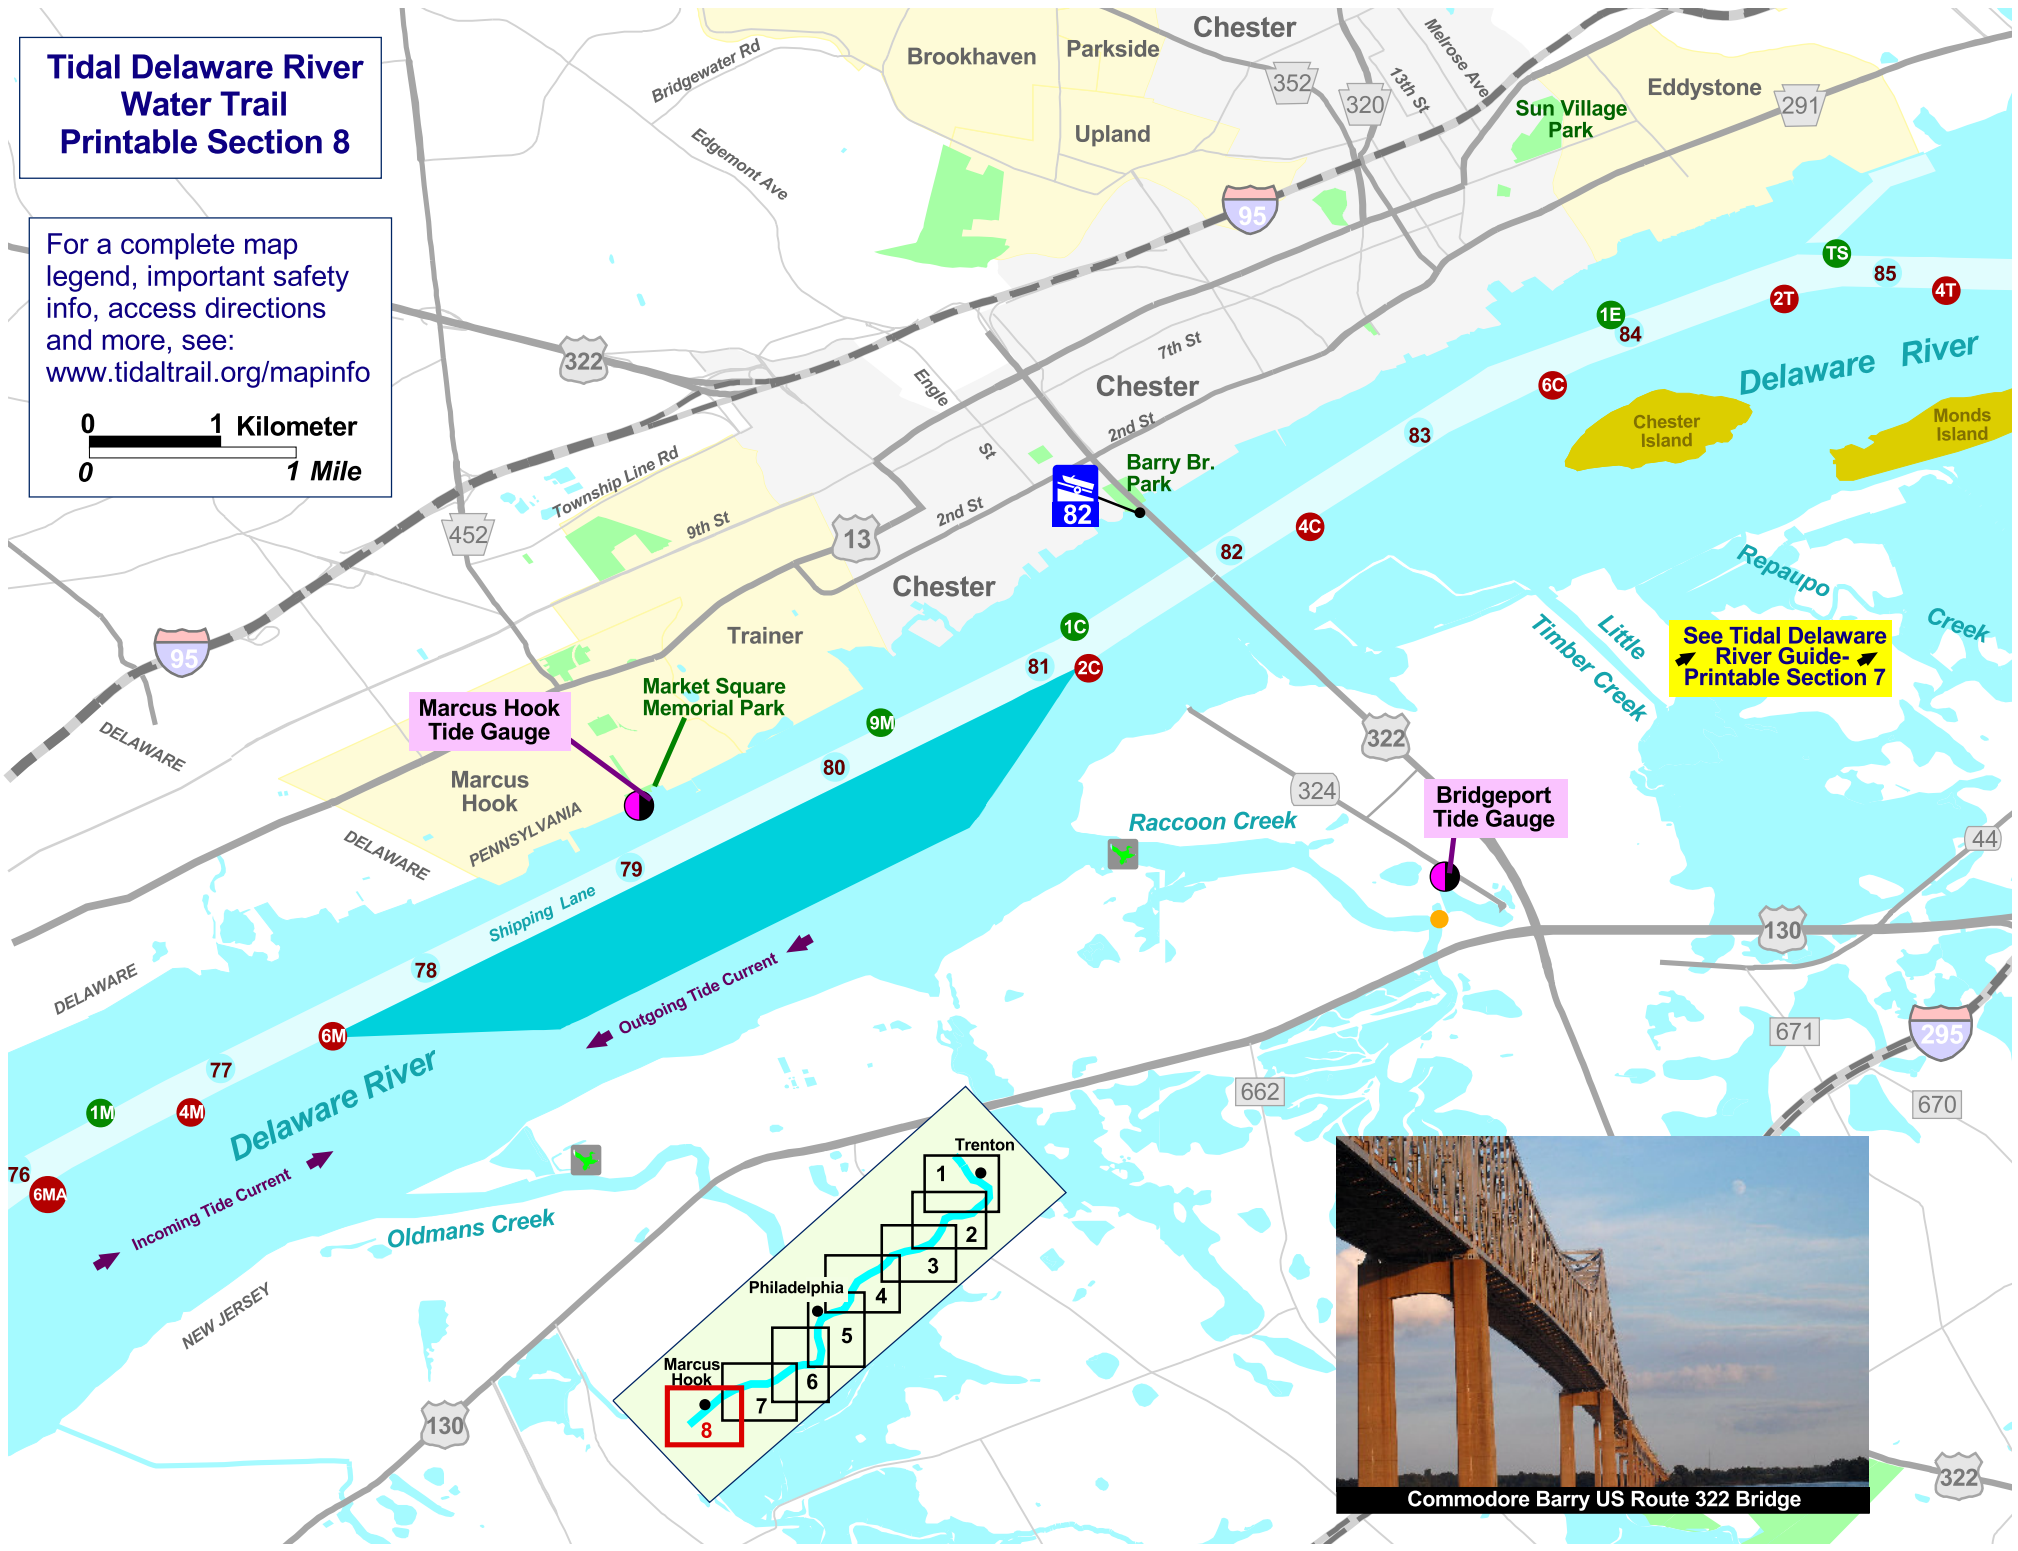

# Tidal Delaware River Water Trail Printable Section 8

For a complete map legend, important safety info, access directions and more, see:  
[www.tidaltrail.org/mapinfo](http://www.tidaltrail.org/mapinfo)

See Tidal Delaware River Guide - Printable Section 7