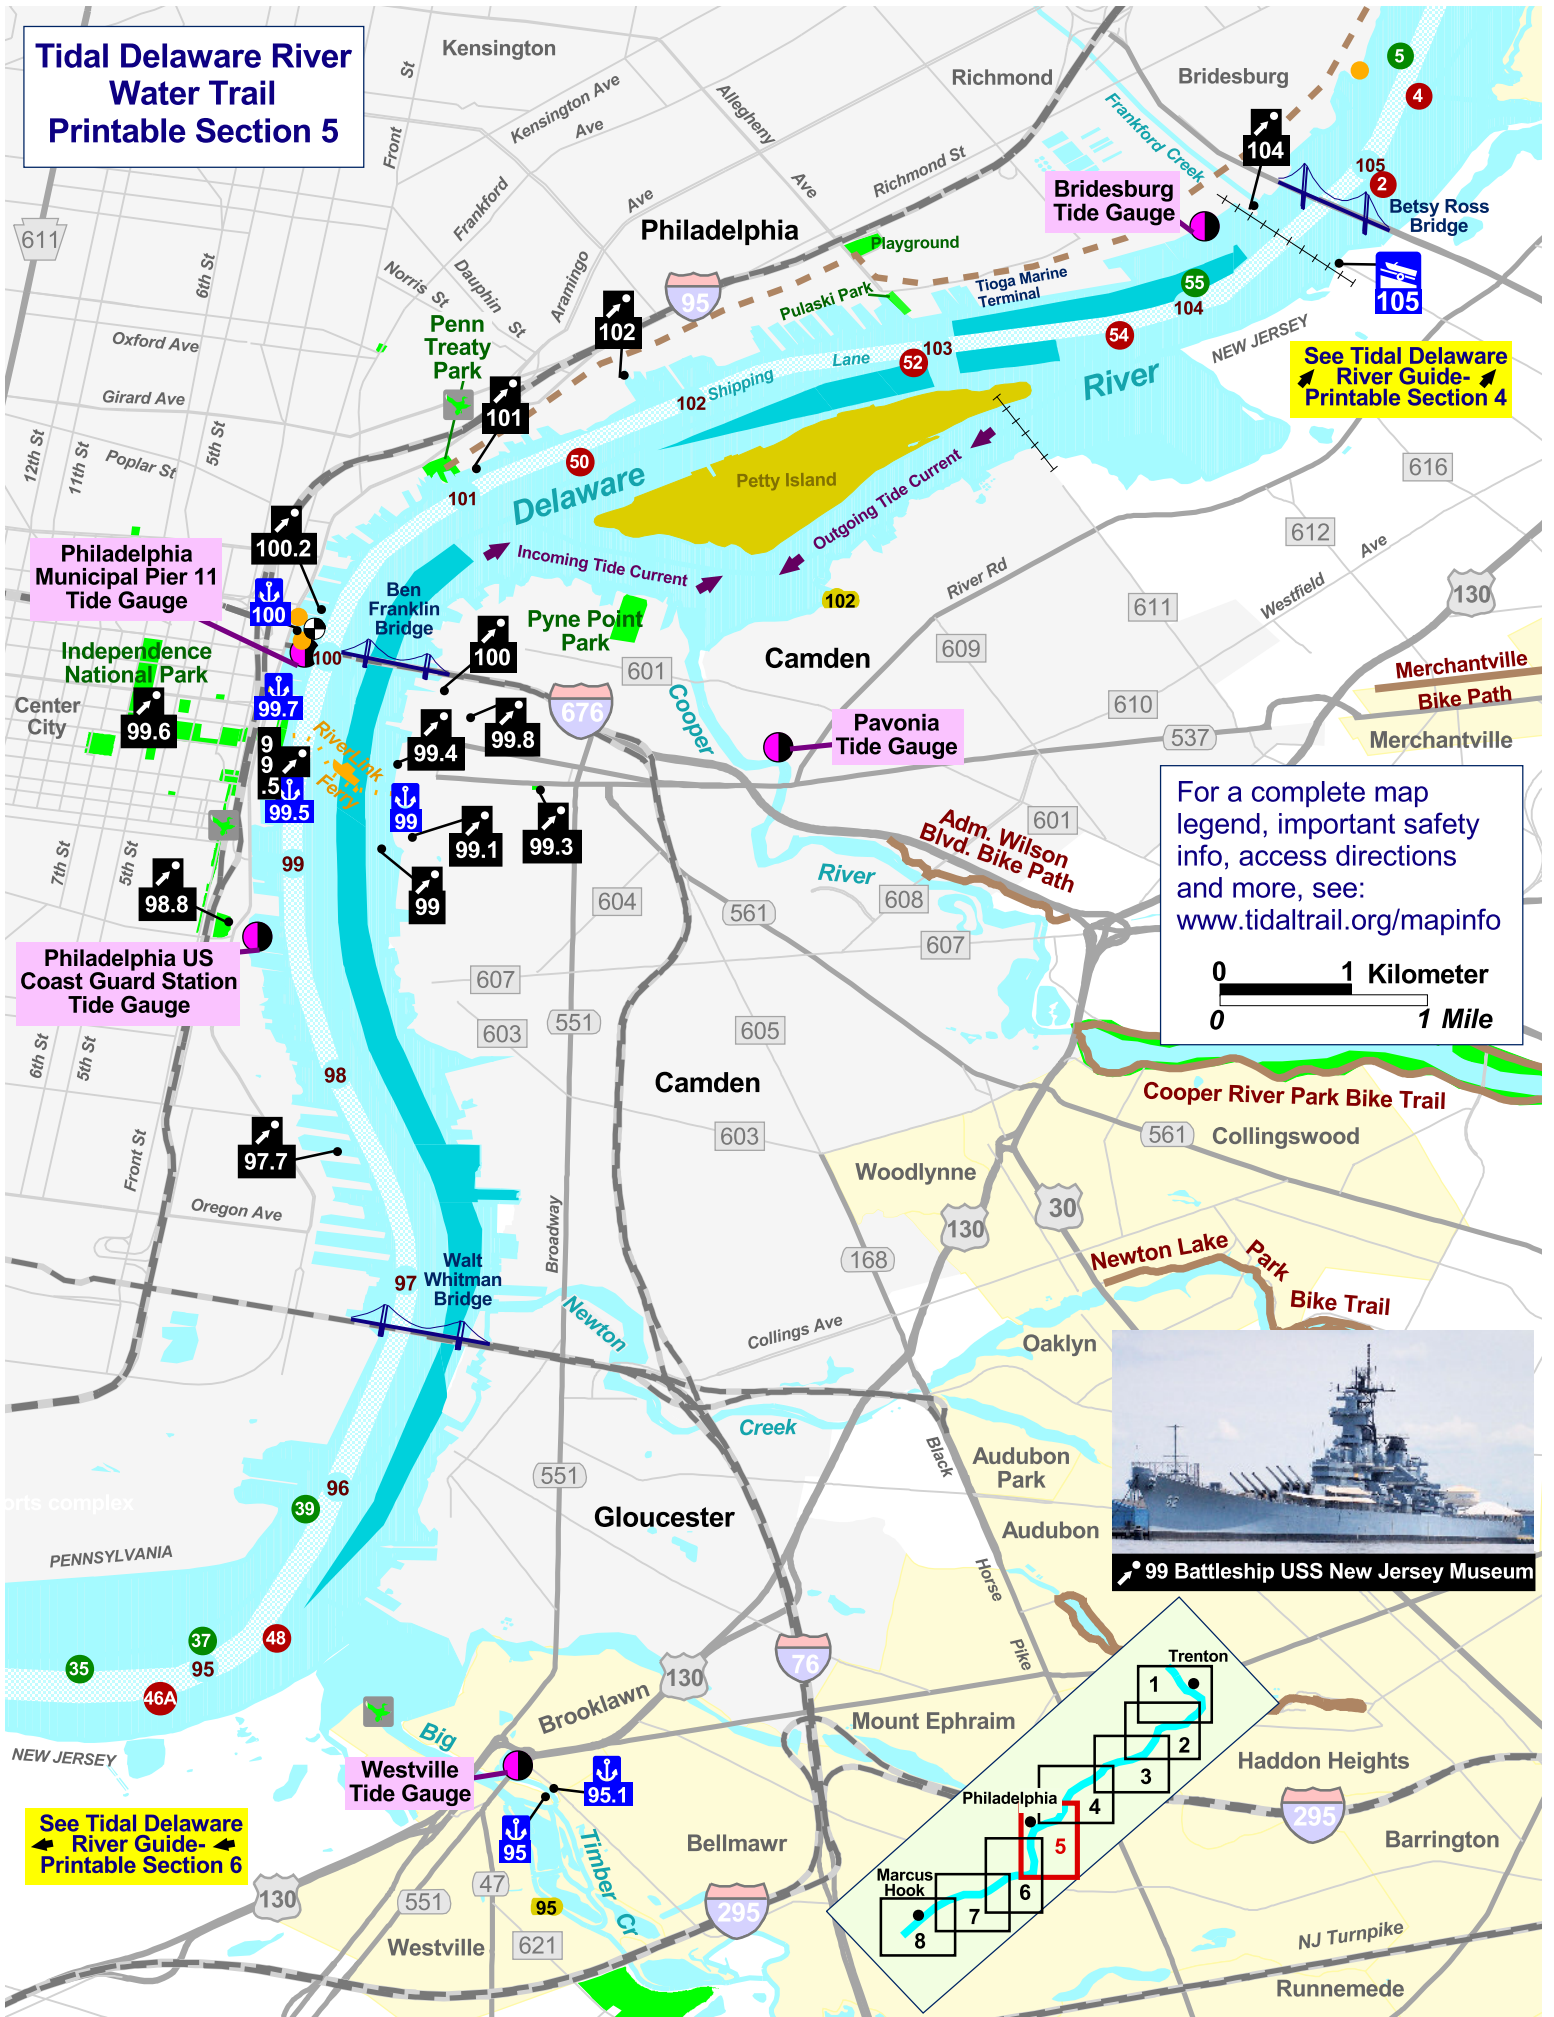

**Tidal Delaware River  
Water Trail  
Printable Section 5**

See Tidal Delaware River Guide- Printable Section 4

For a complete map legend, important safety info, access directions and more, see: [www.tidaltrail.org/mapinfo](http://www.tidaltrail.org/mapinfo)

See Tidal Delaware River Guide- Printable Section 6